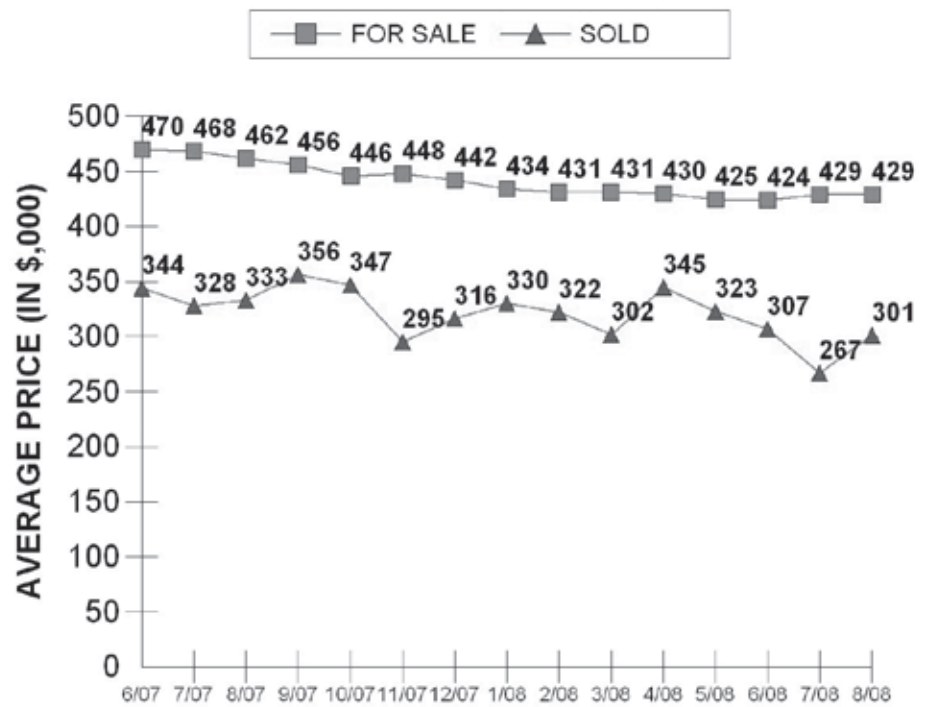

MarketAnalysis

Manatee County Real Estate Statistics

© Trendgraphix Inc. Courtesy of Lou Sansevero Keller Williams Realty of Greater Manatee

River Classifieds

Classified Info

All classifieds now sold online!
www.ManateeRiverNews.com

Deadline 5 p.m. Tuesday

We accept all major credit cards!

Questions? E-mail:

classifieds@manateerivernews.com

FOR RENT

HOUSE 2BR/1BA. Large lot/country setting off Upper Manatee River. Mexican tile throughout, washer/dryer included. $650/mo., plus security deposit, firm. Water & garbage charges on bill included with cost of rent. References/background check. **941-539-4080.**

SERVICES

LANDSCAPING/LAWNCARE KJH ENT. INC. Pruning, weeding, small tree trimming. Lisc./Insured. **941-758-7883.**

CHILD CARE RESOURCE AND REFERRAL SERVICES. Offering individualized listings of child care and early education programs, parent educa-

tion to identify quality child care settings, brochures, early literacy information, assistance in locating services for children with special needs, information on local Manatee community resources. Early Learning Coalition of Manatee County. Call **941-757-2910** or visit www.elc-manatee.org.

ITEMS FOR SALE

TV. 19-inch Zenith TV. Perfect. $50. Call **941-747-7788.**

3-DRAWER WICKER DRESSER on wheels. Swivel top for TV. $60. Call **941-747-7788.**

GIRLS PURPLE TREK MYSTIC 20" BIKE. Cost $160, asking $75 obo. Matching helmet $5. **941-928-4628.**

BOYS BLUE TREK JET 16" BIKE W/TRAINING WHEELS. Cost $150, asking $75 obo. Matching helmet $5. **941-928-4628.**

FLAT SCREEN TV. 14" Toshiba, 4-years-old. $75. Call **941-780-8514.**

FLAT SCREEN TV. 24" RCA with remote, like new. $99. Call **941-780-8514.**

WEBBER CHARCOAL GRILL. $45 obo. **941-753-6767.**

CARDIO-CRUISER. Excellent condition. Original price $299; only $99 obo. **941-753-6767.**

CHILDREN'S DRESSER. Natural wood color. $75. **941-776-8383.**

CHANGING TABLE. Matches sleigh style crib; natural wood color. $50. **941-776-8383.**

CRIB. Sleigh, natural wood color; good condition. $99. **941-776-8383.**

WHITE-BELL LILY PLANTS (6). $24. Jacaranda trees (2) 3-4 feet. $14. **941-722-0157.**

PETS

KITTENS/CATS/PUPPIES. Spayed/neutered, vaccinated, microchipped. Call HONOR SANCTUARY for details. **941-302-0933.**

FREE KITTENS TO LOVING HOME. Extremely cute/well behaved. Male and female. Weened/litter trained. Call David **941-706-4256.**

FREE ADS

Manatee River News is offering free advertising space in our classified section for your items $99 or less. (Limit of 15 words per ad, three ads per phone number.) Ads will run on a space available basis only.

Free ads must be e-mailed to classifieds@manateerivernews.com.