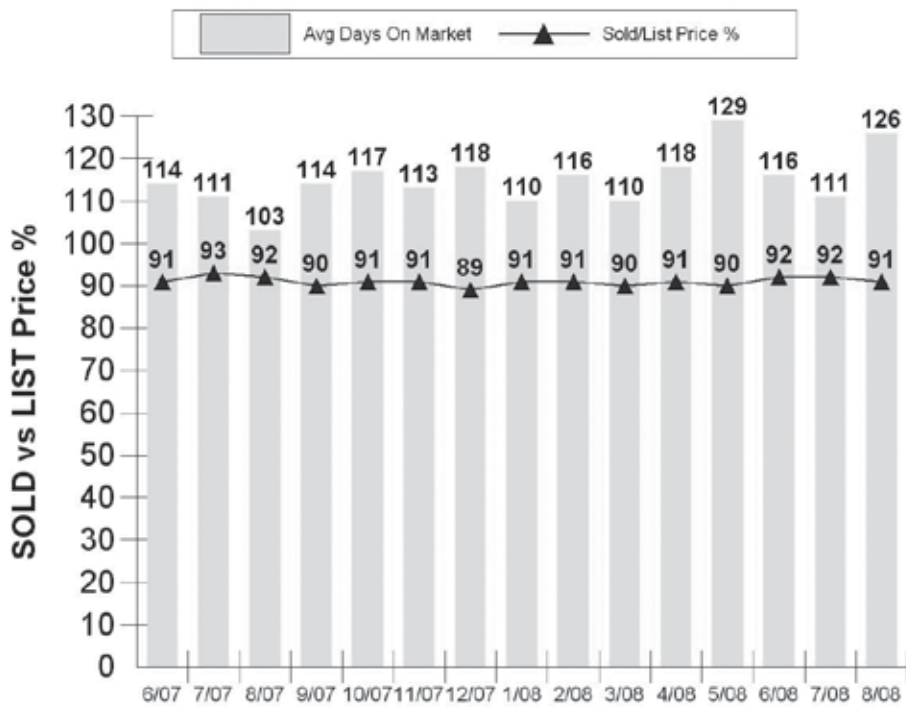

MarketAnalysis

Manatee County Real Estate Statistics

© Trendgraphix Inc. Courtesy of Lou Sansevero Keller Williams Realty of Greater Manatee

River Classifieds

Classified Info

All classifieds now sold online!
www.ManateeRiverNews.com

Deadline 5 p.m. Tuesday

We accept all major credit cards!

Questions? E-mail:

classifieds@manateerivernews.com

FOR RENT

HOUSE 2BR/1BA. Large lot/country setting off Upper Manatee River. Mexican tile throughout, washer/dryer included. $650/mo., plus security deposit, firm. Water & garbage charges on bill included with cost of rent. References/background check. **941-539-4080.**

SERVICES

LANDSCAPING/LAWNCARE KJH ENT. INC. Pruning, weeding, small tree trimming. Lisc./Insured. **941-758-7883.**

CHILD CARE RESOURCE AND REFERRAL SERVICES. Offering individualized listings of child care and early education programs, parent educa-

tion to identify quality child care settings, brochures, early literacy information, assistance in locating services for children with special needs, information on local Manatee community resources. Early Learning Coalition of Manatee County. Call **941-757-2910** or visit www.elc-manatee.org.

ITEMS FOR SALE

TV. 19-inch Zenith TV. Perfect. $50. Call **941-747-7788.**

3-DRAWER WICKER DRESSER on wheels. Swivel top for TV. $60. Call **941-747-7788.**

GIRLS PURPLE TREK MYSTIC 20" BIKE. Cost $160, asking $75 obo. Matching helmet $5. **941-928-4628.**

BOYS BLUE TREK JET 16" BIKE W/TRAINING WHEELS. Cost $150, asking $75 obo. Matching helmet $5. **941-928-4628.**

FLAT SCREEN TV. 14" Toshiba, 4-years-old. $75. Call **941-780-8514.**

FLAT SCREEN TV. 24" RCA with remote, like new. $99. Call **941-780-8514.**

WEBBER CHARCOAL GRILL. $45 obo. **941-753-6767.**

CARDIO-CRUISER. Excellent condition. Original price $299; only $99 obo. **941-753-6767.**

CHILDREN'S DRESSER. Natural wood color. $75. **941-776-8383.**

CHANGING TABLE. Matches sleigh style crib; natural wood color. $50. **941-776-8383.**

CRIB. Sleigh, natural wood color; good condition. $99. **941-776-8383.**

WHITE-BELL LILY PLANTS (6). $24. Jacaranda trees (2) 3-4 feet. $14. **941-722-0157.**

PETS

KITTENS/CATS/PUPPIES. Spayed/neutered, vaccinated, microchipped. Call HONOR SANCTUARY for details. **941-302-0933.**

FREE KITTENS TO LOVING HOME. Extremely cute/well behaved. Male and female. Weened/litter trained. Call David **941-706-4256.**

FREE ADS

Manatee River News is offering free advertising space in our classified section for your items $99 or less. (Limit of 15 words per ad, three ads per phone number.) Ads will run on a space available basis only.

Free ads must be e-mailed to classifieds@manateerivernews.com.