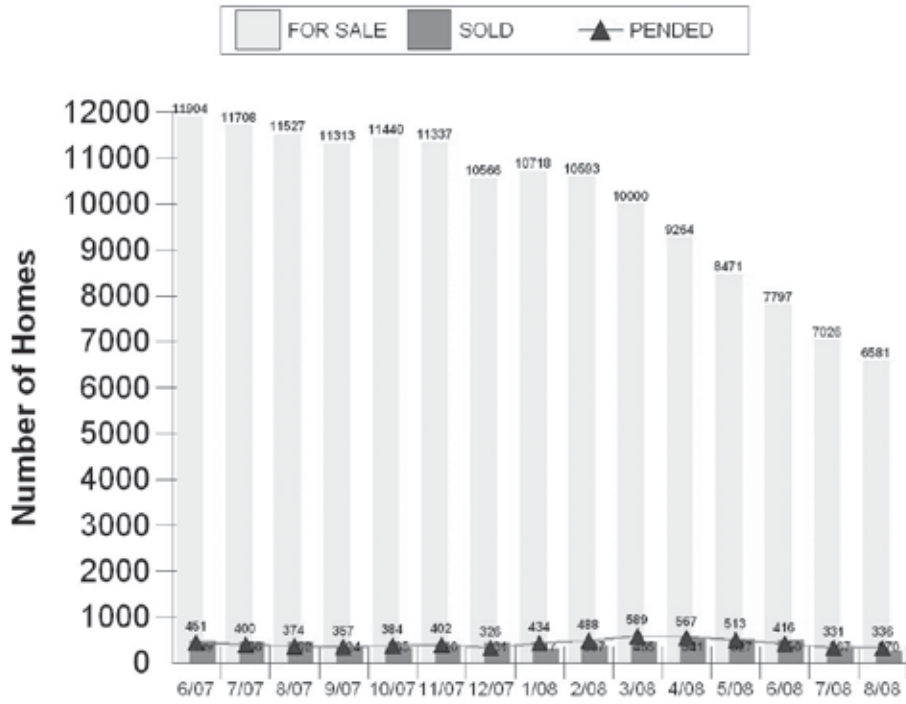

MarketAnalysis

Manatee County Real Estate Statistics

© Trendgraphix Inc. Courtesy of Lou Sansevero Keller Williams Realty of Greater Manatee

River Classifieds

Classified Info

All classifieds now sold online!
www.ManateeRiverNews.com

Deadline 5 p.m. Tuesday

We accept all major credit cards!

Questions? E-mail:

classifieds@manateerivernews.com

FOR RENT

HOUSE 2BR/1BA. Large lot/country setting off Upper Manatee River. Mexican tile throughout, washer/dryer included. $650/mo., plus security deposit, firm. Water & garbage charges on bill included with cost of rent. References/background check. **941-539-4080.**

SERVICES

LANDSCAPING/LAWNCARE KJH ENT. INC. Pruning, weeding, small tree trimming. Lisc./Insured. **941-758-7883.**

CHILD CARE RESOURCE AND REFERRAL SERVICES. Offering individualized listings of child care and early education programs, parent educa-

tion to identify quality child care settings, brochures, early literacy information, assistance in locating services for children with special needs, information on local Manatee community resources. Early Learning Coalition of Manatee County. Call **941-757-2910** or visit www.elc-manatee.org.

ITEMS FOR SALE

TV. 19-inch Zenith TV. Perfect. $50. Call **941-747-7788.**

3-DRAWER WICKER DRESSER on wheels. Swivel top for TV. $60. Call **941-747-7788.**

GIRLS PURPLE TREK MYSTIC 20" BIKE. Cost $160, asking $75 obo. Matching helmet $5. **941-928-4628.**

BOYS BLUE TREK JET 16" BIKE W/TRAINING WHEELS. Cost $150, asking $75 obo. Matching helmet $5. **941-928-4628.**

FLAT SCREEN TV. 14" Toshiba, 4-years-old. $75. Call **941-780-8514.**

FLAT SCREEN TV. 24" RCA with remote, like new. $99. Call **941-780-8514.**

WEBBER CHARCOAL GRILL. $45 obo. **941-753-6767.**

CARDIO-CRUISER. Excellent condition. Original price $299; only $99 obo. **941-753-6767.**

CHILDREN'S DRESSER. Natural wood color. $75. **941-776-8383.**

CHANGING TABLE. Matches sleigh style crib; natural wood color. $50. **941-776-8383.**

CRIB. Sleigh, natural wood color; good condition. $99. **941-776-8383.**

WHITE-BELL LILY PLANTS (6). $24. Jacaranda trees (2) 3-4 feet. $14. **941-722-0157.**

PETS

KITTENS/CATS/PUPPIES. Spayed/neutered, vaccinated, microchipped. Call HONOR SANCTUARY for details. **941-302-0933.**

FREE KITTENS TO LOVING HOME. Extremely cute/well behaved. Male and female. Weened/litter trained. Call David **941-706-4256.**

FREE ADS

Manatee River News is offering free advertising space in our classified section for your items $99 or less. (Limit of 15 words per ad, three ads per phone number.) Ads will run on a space available basis only.

Free ads must be e-mailed to classifieds@manateerivernews.com.