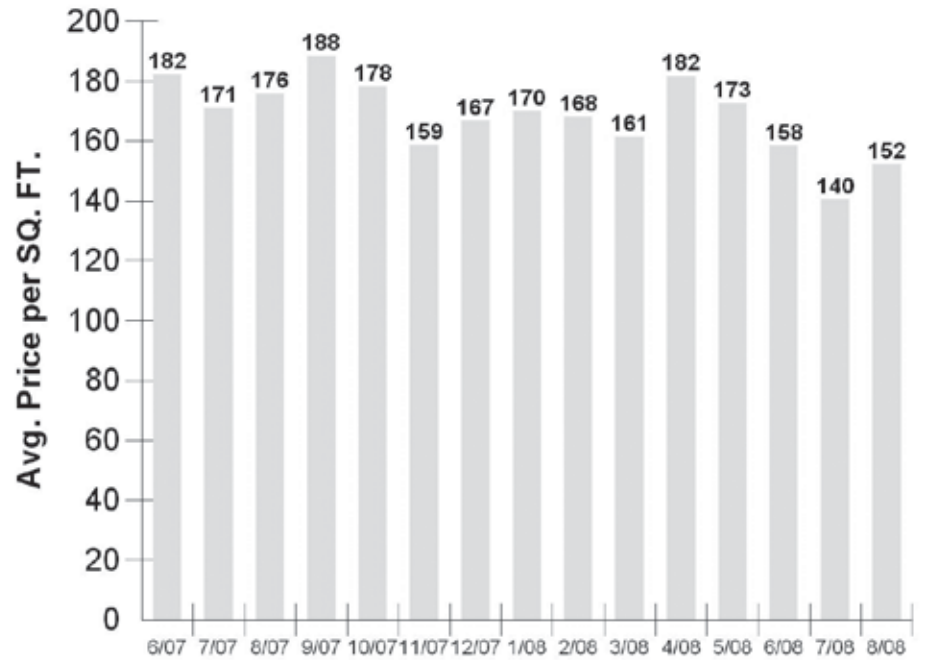

MarketAnalysis

Manatee County Real Estate Statistics

© Trendgraphix Inc. Courtesy of Lou Sansevero Keller Williams Realty of Greater Manatee

River Classifieds

Classified Info

All classifieds now sold online!
www.ManateeRiverNews.com

Deadline 5 p.m. Tuesday

We accept all major credit cards!

Questions? E-mail:

classifieds@manateerivernews.com

FOR RENT

HOUSE 2BR/1BA. Large lot/country setting off Upper Manatee River. Mexican tile throughout, washer/dryer included. $650/mo., plus security deposit, firm. Water & garbage charges on bill included with cost of rent. References/background check. **941-539-4080.**

SERVICES

LANDSCAPING/LAWNCARE KJH ENT. INC. Pruning, weeding, small tree trimming. Lisc./Insured. **941-758-7883.**

CHILD CARE RESOURCE AND REFERRAL SERVICES. Offering individualized listings of child care and early education programs, parent educa-

tion to identify quality child care settings, brochures, early literacy information, assistance in locating services for children with special needs, information on local Manatee community resources. Early Learning Coalition of Manatee County. Call **941-757-2910** or visit www.elc-manatee.org.

ITEMS FOR SALE

TV. 19-inch Zenith TV. Perfect. $50. Call **941-747-7788.**

3-DRAWER WICKER DRESSER on wheels. Swivel top for TV. $60. Call **941-747-7788.**

GIRLS PURPLE TREK MYSTIC 20" BIKE. Cost $160, asking $75 obo. Matching helmet $5. **941-928-4628.**

BOYS BLUE TREK JET 16" BIKE W/TRAINING WHEELS. Cost $150, asking $75 obo. Matching helmet $5. **941-928-4628.**

FLAT SCREEN TV. 14" Toshiba, 4-years-old. $75. Call **941-780-8514.**

FLAT SCREEN TV. 24" RCA with remote, like new. $99. Call **941-780-8514.**

WEBBER CHARCOAL GRILL. $45 obo. **941-753-6767.**

CARDIO-CRUISER. Excellent condition. Original price $299; only $99 obo. **941-753-6767.**

CHILDREN'S DRESSER. Natural wood color. $75. **941-776-8383.**

CHANGING TABLE. Matches sleigh style crib; natural wood color. $50. **941-776-8383.**

CRIB. Sleigh, natural wood color; good condition. $99. **941-776-8383.**

WHITE-BELL LILY PLANTS (6). $24. Jacaranda trees (2) 3-4 feet. $14. **941-722-0157.**

PETS

KITTENS/CATS/PUPPIES. Spayed/neutered, vaccinated, microchipped. Call HONOR SANCTUARY for details. **941-302-0933.**

FREE KITTENS TO LOVING HOME. Extremely cute/well behaved. Male and female. Weened/litter trained. Call David **941-706-4256.**

FREE ADS

Manatee River News is offering free advertising space in our classified section for your items $99 or less. (Limit of 15 words per ad, three ads per phone number.) Ads will run on a space available basis only.

Free ads must be e-mailed to classifieds@manateerivernews.com.